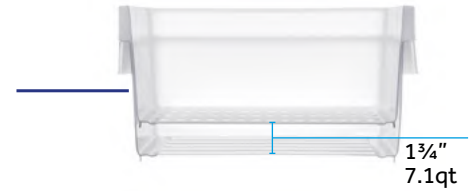

Food Containers with lid

Ref.
 ○ Ref. 01...
 ● Ref. 91...
 ○ HDPE ○ PP

6x ○ ●
 Ref. -- 172 / 7.5 Gal
 20⁷/₈x15⁵/₈x6¹/₄"

12x
 Ref. 01178
 17x13¹/₈x1¹/₂"

6x ○ ●
 Ref. -- 173 / 10 Gal
 20⁷/₈x15⁵/₈x8⁷/₈"

6¹/₂"
 24.3qt

6x
 Ref. 03171 / 9.2 Gal
 20⁷/₈x15⁵/₈x8"

1³/₄"
 7.1qt

4x ○ ●
 Ref. -- 183 / 16 Gal
 20⁷/₈x15⁵/₈x14⁷/₈"

12x
 Ref. 01180
 16³/₈x10¹/₄x3³/₈"

6x ○ ●
 Ref. 00545 / 16 Gal
 32⁵/₈x15¹/₈x7¹/₈"