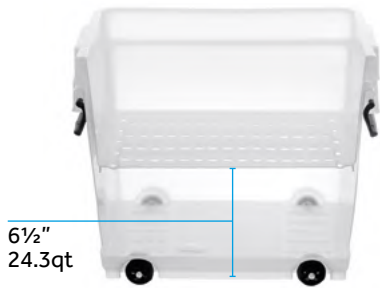

Food Containers with lid

Ref.
 ○ Ref. 01...
 ● Ref. 91...
 ○ HDPE ○ PP

6x ○ ●
 Ref. -- 172 / 7.5 Gal
 20⁷/₈x15⁵/₈x6¹/₄"

12x
 Ref. 01178
 17x13¹/₈x1¹/₂"

6x ○ ●
 Ref. -- 173 / 10 Gal
 20⁷/₈x15⁵/₈x8⁷/₈"

6¹/₂"
 24.3qt

6x
 Ref. 03171 / 9.2 Gal
 20⁷/₈x15⁵/₈x8"

1³/₄"
 7.1qt

4x ○ ●
 Ref. -- 183 / 16 Gal
 20⁷/₈x15⁵/₈x14⁷/₈"

12x
 Ref. 01180
 16³/₈x10¹/₄x3³/₈"

6x ○ ●
 Ref. 00545 / 16 Gal
 32⁵/₈x15¹/₈x7¹/₈"